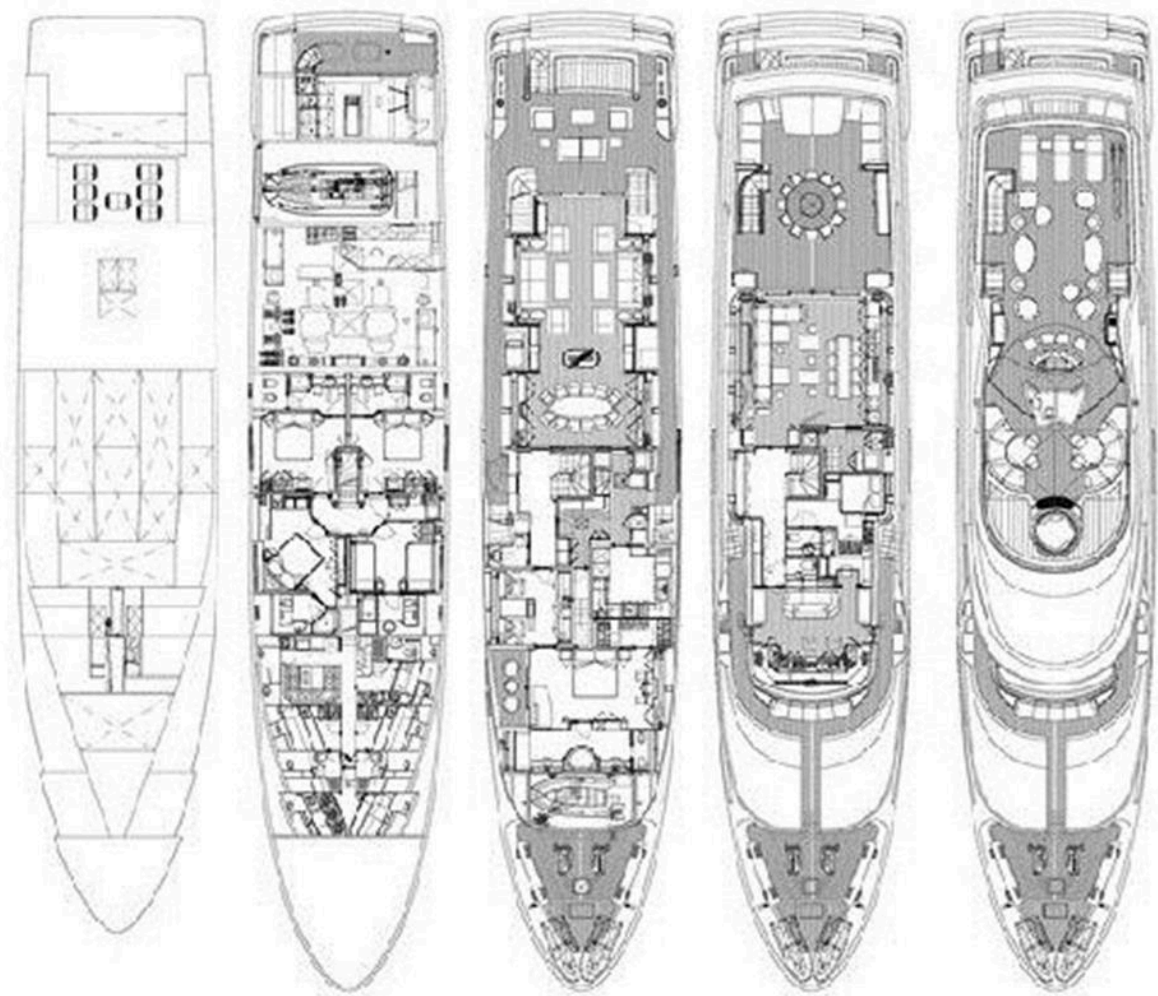

HANA

139' 10" (42.6M) | CRN | 2008

BASIC SPECIFICATIONS

BUILDER	FUEL TYPE	GROSS TONNAGE	CRUISING/MAX SPEED	ACCOMMODATION
CRN	Diesel	453 GT	12 knots / 15 knots	11 guests in 5 cabins
INTERIOR DESIGN	EXTERIOR DESIGN	LENGTH	BEAM	HULL MATERIAL
Claude Missir	Zuccon International Projects	139' 10" (42.6m)	28' 7" (8.7m)	GRP
CREW	FLAG	BUILT/REFIT	DRAFT (F/M)	ENGINES
11	Cayman Islands	2008 / 2024	7' 11" (2.4m)	2 x Caterpillar 1420 hp

› KNEEBOARD

› VARIETY OF INFLATABLE AND TOW-ABLE TOYS

› FISHING EQUIPMENT

› SEAMLESS ACCESS TO THE WATER VIA A SEA-LEVEL SWIM PLATFORM.

› 12M BOSTON WHALER 380 OUTRAGE 2019 CHASE TENDER WITH 3 X 350HP MERCURY OUTBOARD ENGINES (UP TO 12 GUESTS) - ONLY AVAILABLE FOR CHARTERS STARTING MID JUNE 2026 ONWARD.

HANA

42.60M · CRN · MEDITERRANEAN

myhana.com · captain@myhana.com